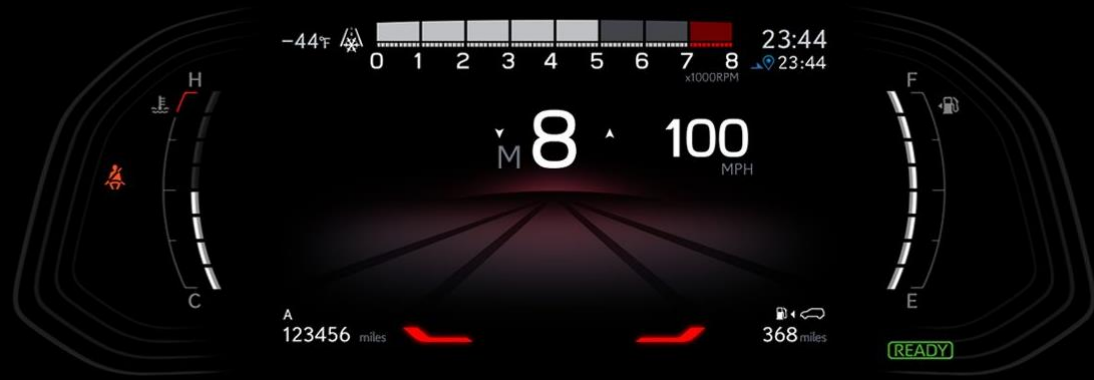

Interior Colours

FLARE RED

WHITE

BLACK

F SPORT
DNA

F SPORT DNA

COMPLETELY NEW NX

95% +
New Parts