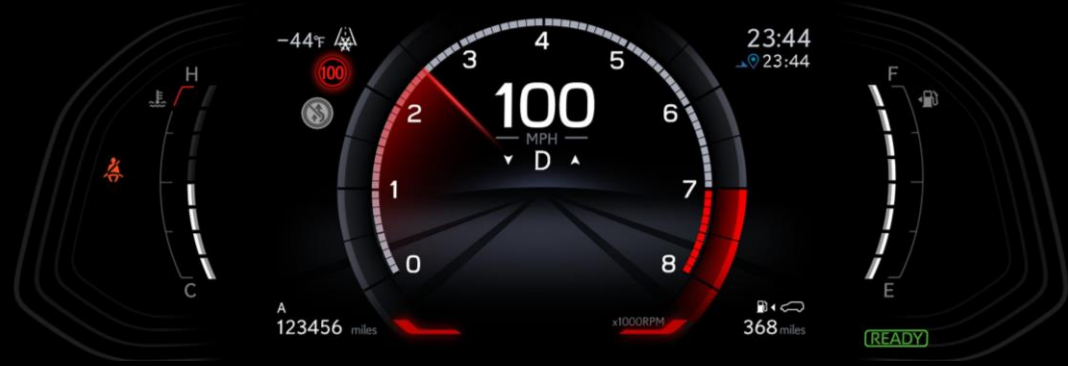

Interior Colours

FLARE RED

WHITE

BLACK

F SPORT
DNA

F SPORT DNA

COMPLETELY NEW NX

95% +
New Parts